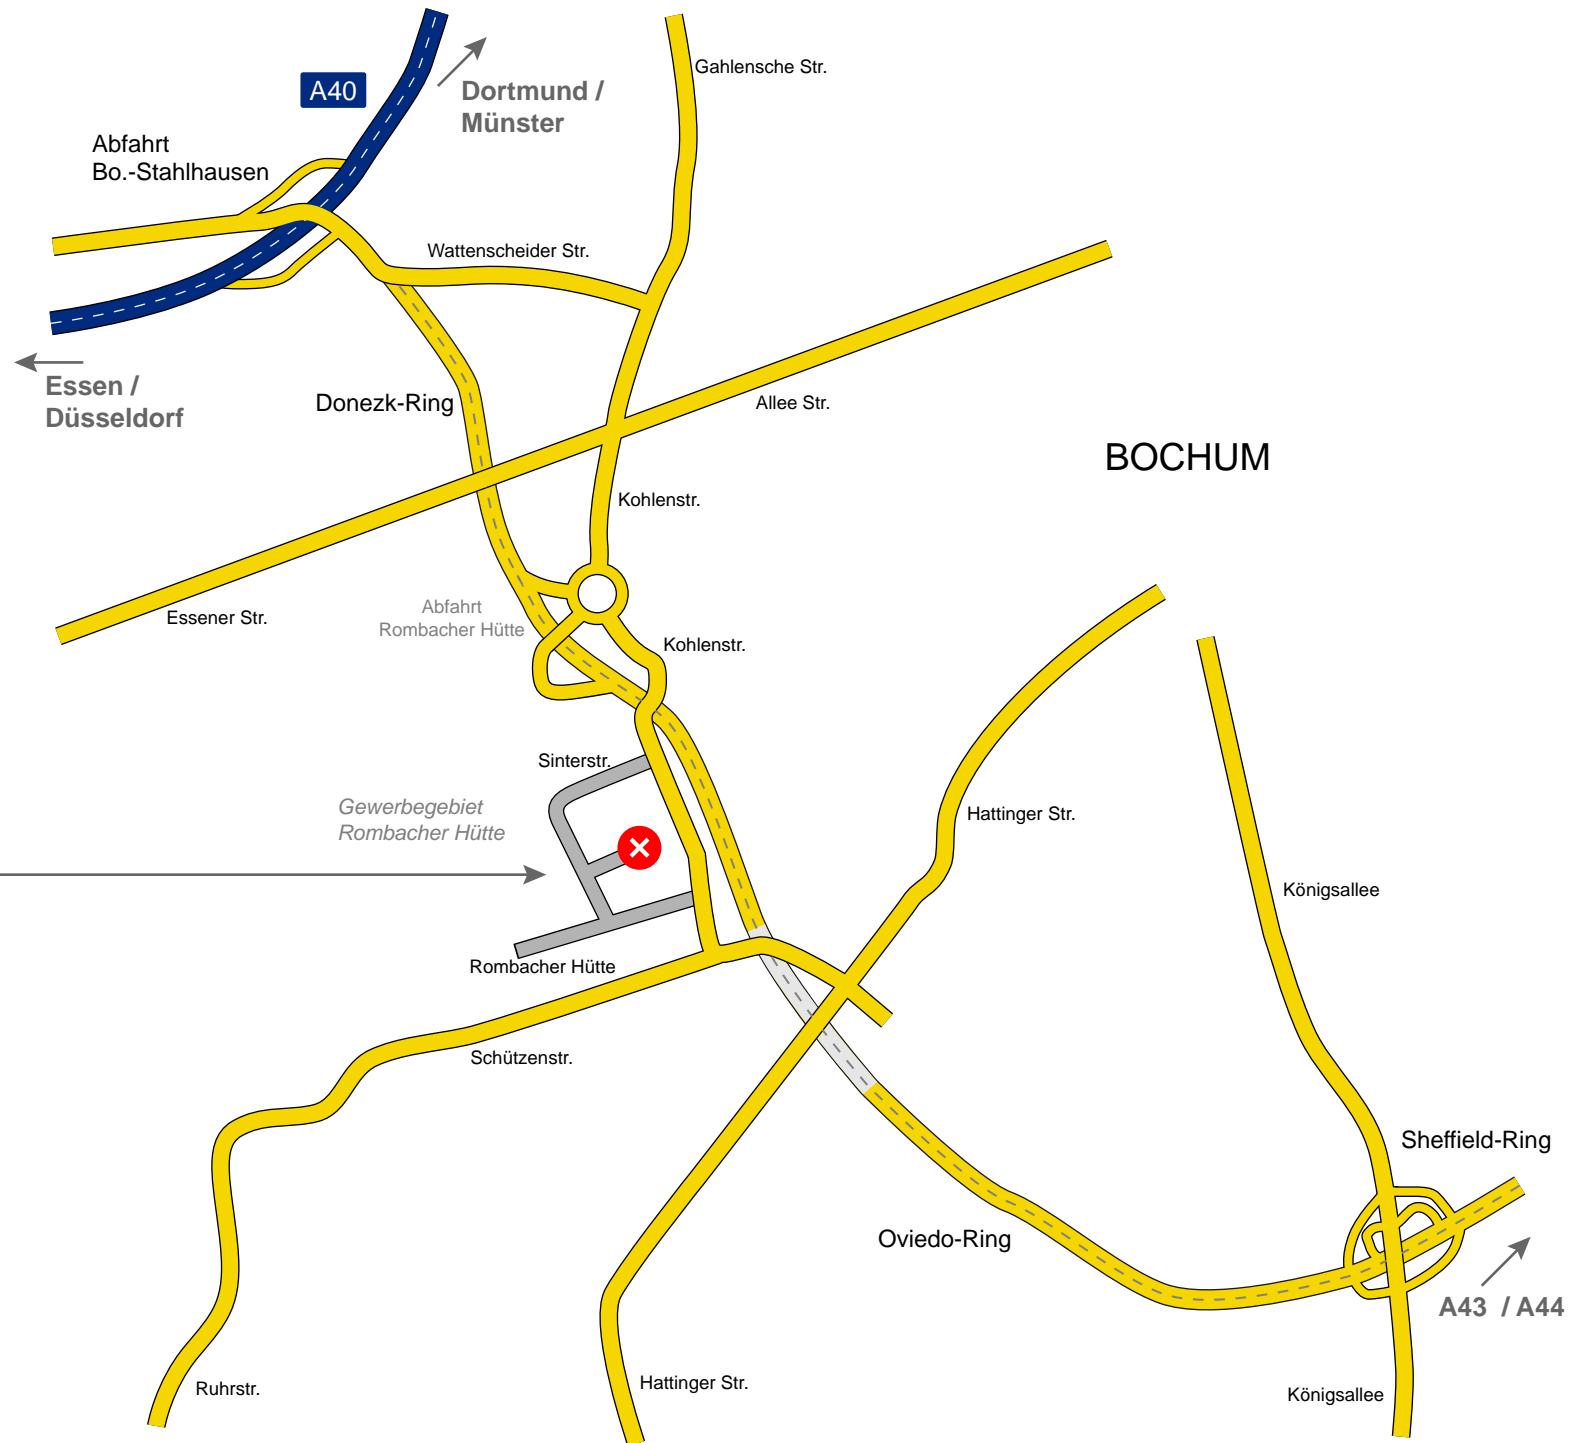

CCS Challenge Card Systems GmbH
Card Processing Technologies GmbH

Rombacher Hütte 12 a
44795 Bochum

Telefon: +49 (0) 234 94 39 10

www.ccs-cardtec.com

CCS
built-in reliability

CCS Challenge Card Systems GmbH
Card Processing Technologies GmbH